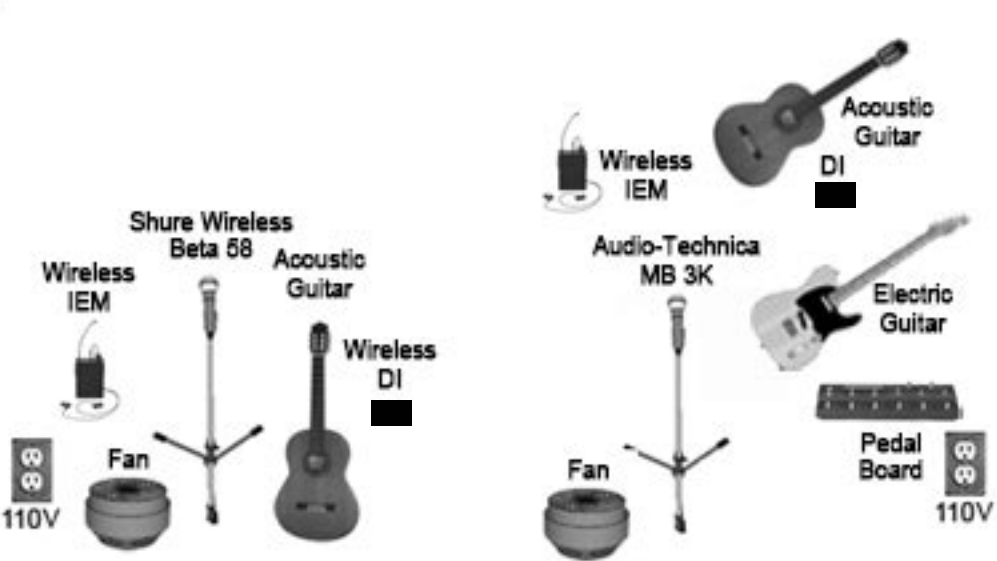

Need 18 Channels  
On Stage Not  
Including Vocal Mics

**STAGE PLOT  
BACKLINE 2022  
(Expires 10-01-2022)**

Questions, Concerns?  
Mark Dayton  
Cell: (925) 325-2998  
email: [Inlband@live.com](mailto:Inlband@live.com)