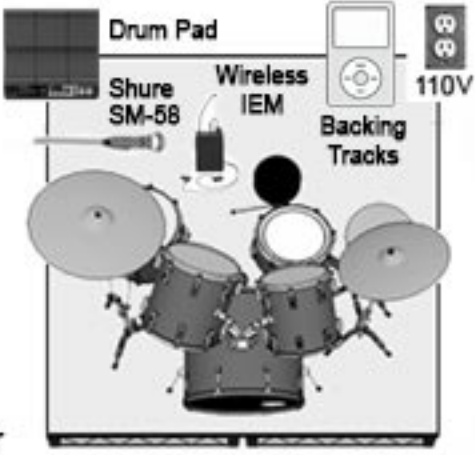

Need 18 Channels  
On Stage Not  
Including Vocal Mics

**STAGE PLOT  
BACKLINE 2022  
(Expires 10-01-2022)**

Questions, Concerns?  
Mark Dayton  
Cell: (925) 325-2998  
email: [Inlband@live.com](mailto:Inlband@live.com)